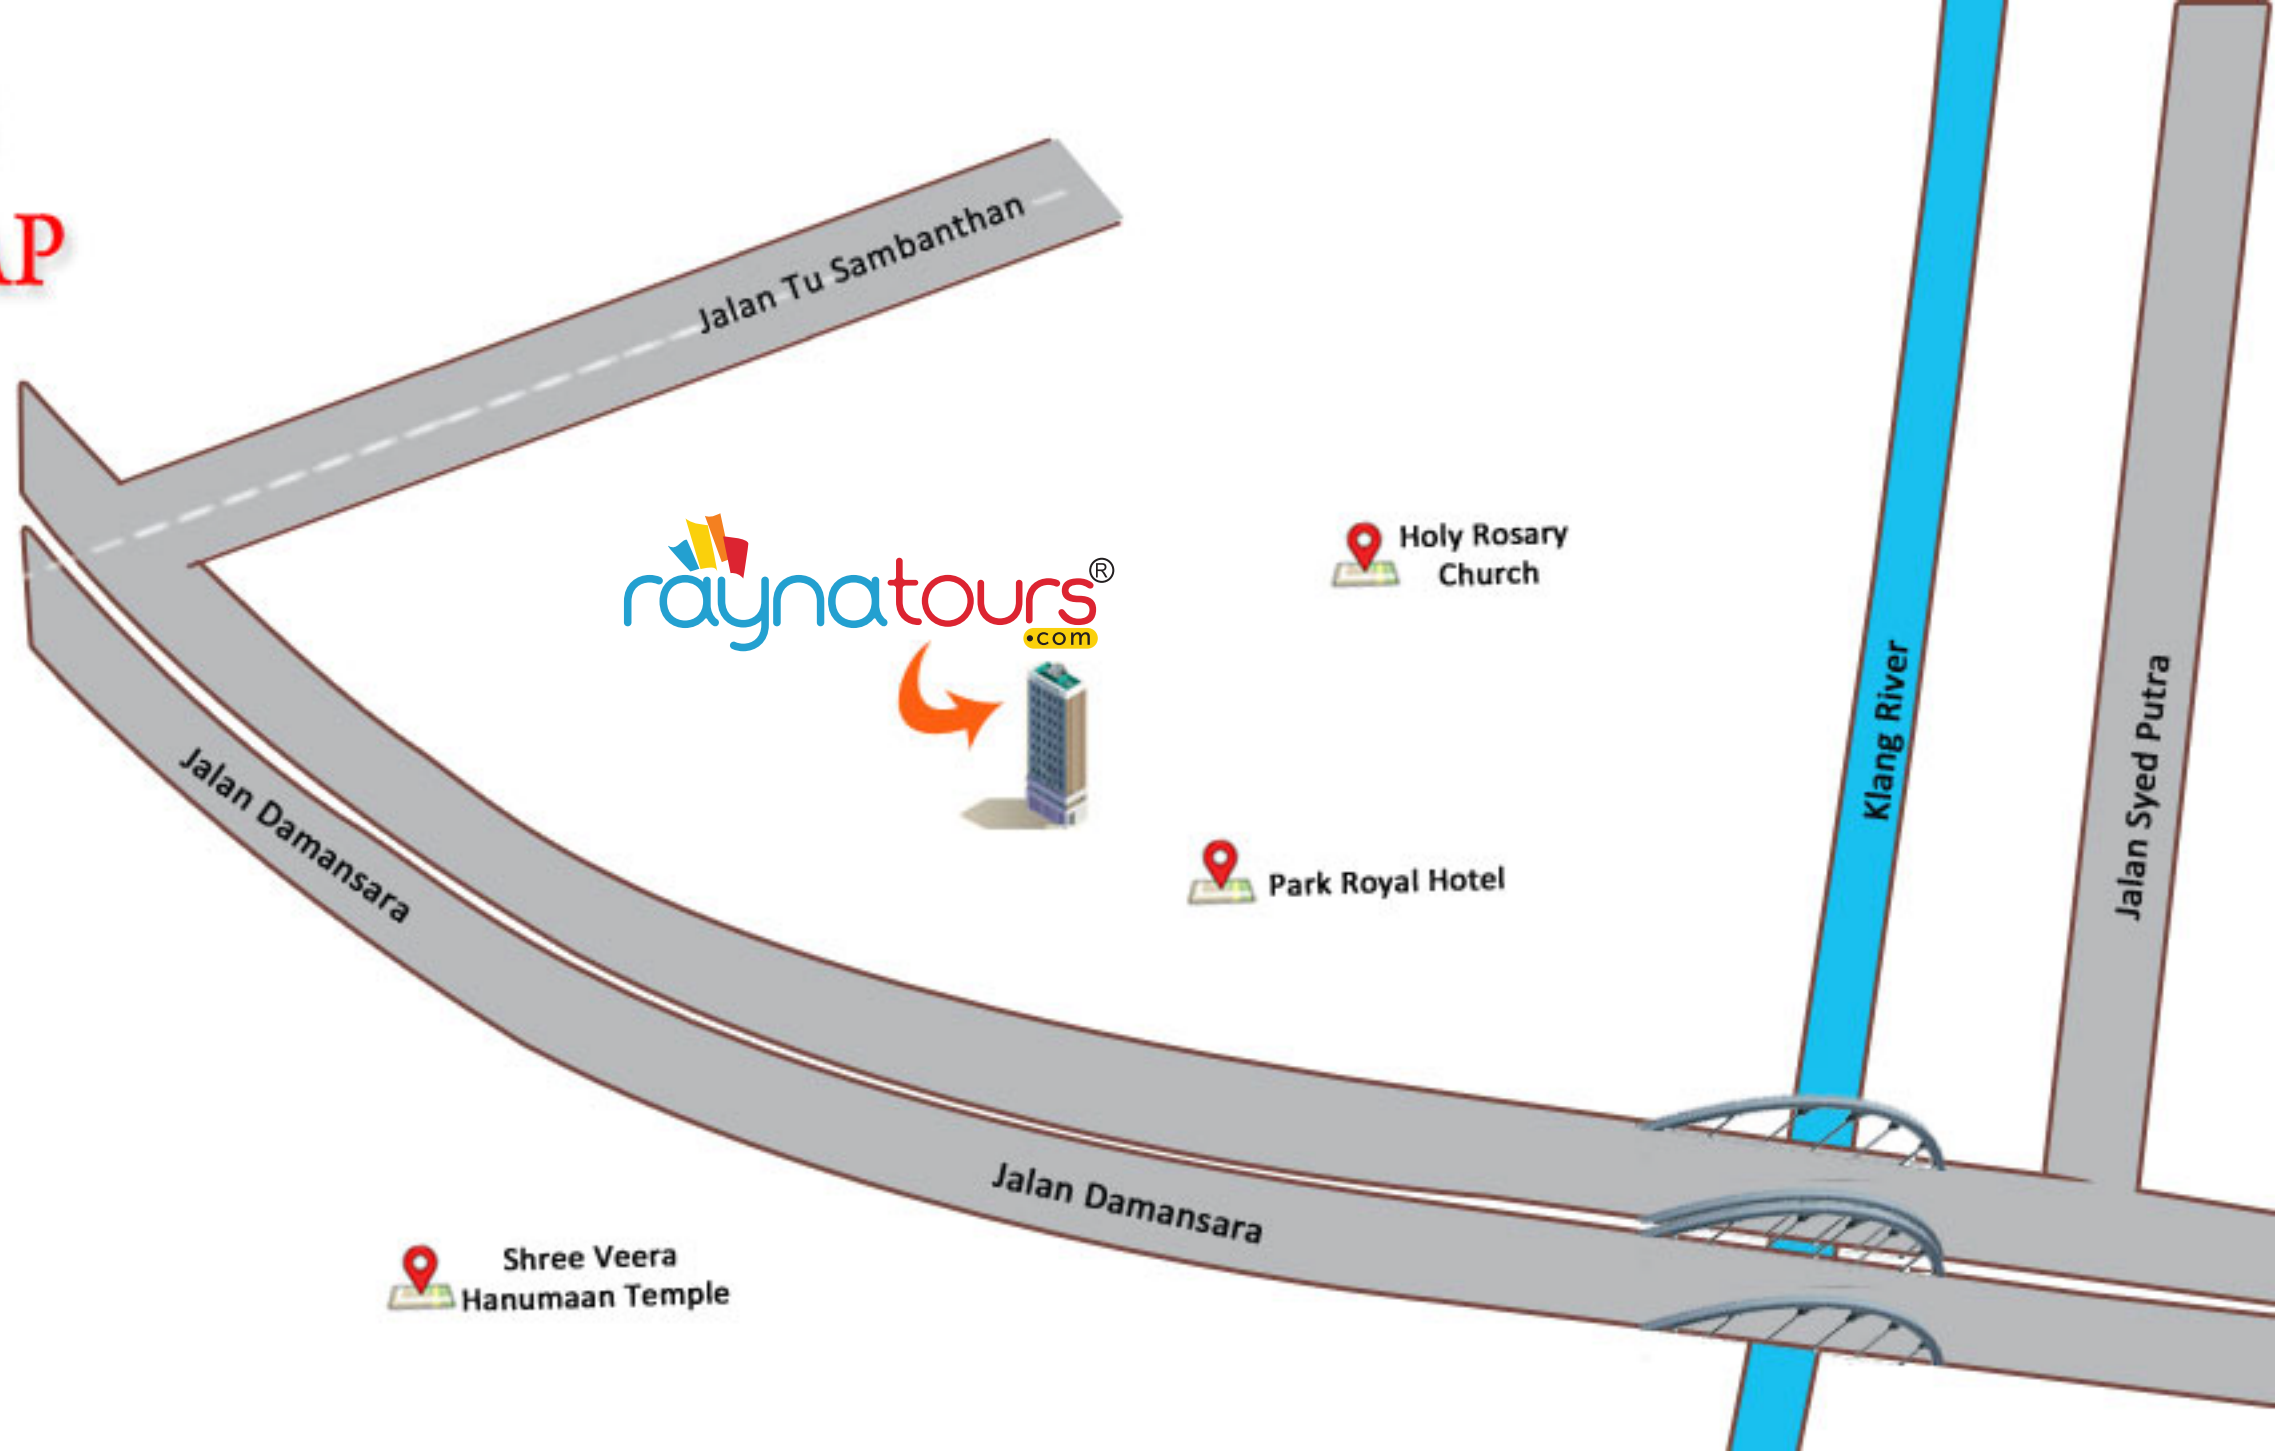

RAYNA TOURS LOCATION MAP MALAYSIA

 Shree Veera Hanumaan Temple

 Park Royal Hotel

 Holy Rosary Church